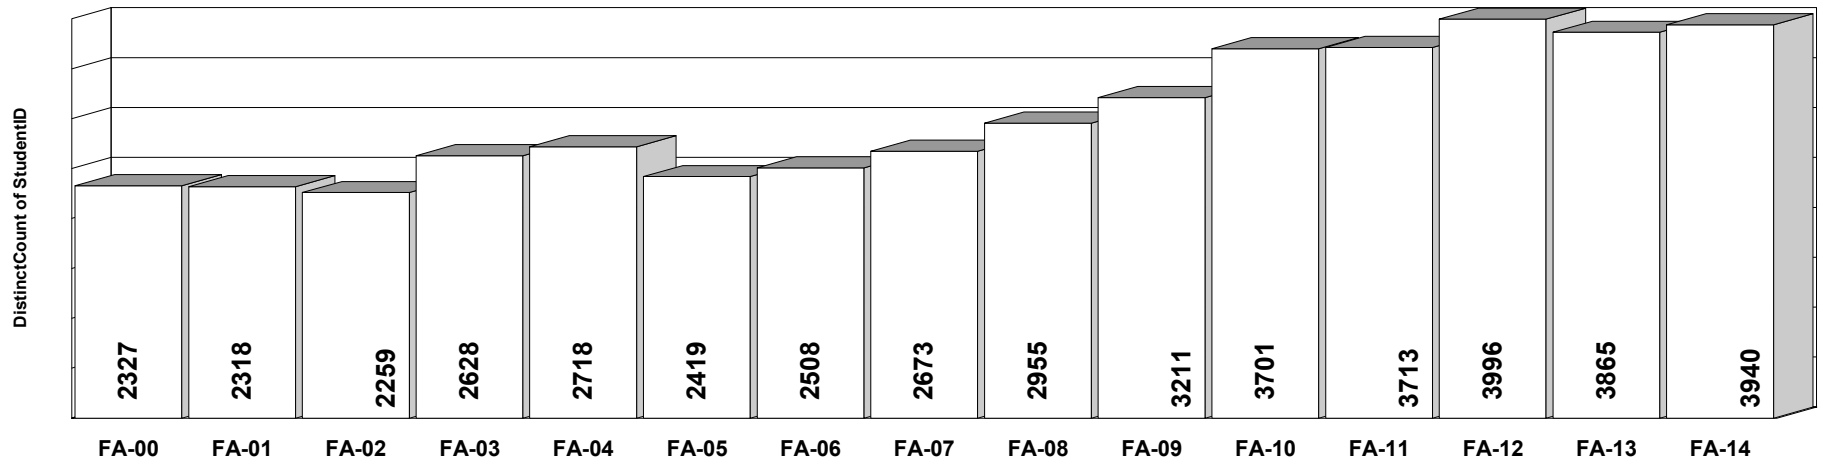

# STUDENT ENROLLMENT AND HOURS BY CAMPUS

3/02/15

	FA-00	FA-01	FA-02	FA-03	FA-04	FA-05	FA-06	FA-07	FA-08	FA-09	FA-10	FA-11	FA-12	FA-13	FA-14
<b>Hattiesburg</b>	1,075	1,017	990	1,119	1,114	1,253	1,275	1,275	1,320	1,477	1,668	1,604	1,692	1,721	1,713
	10,398	9,935	9,802	11,137	10,963	12,256	12,489	12,429	12,546	14,153	15,526	14,965	15,782	16,277	16,474
<b>Keesler AFB</b>	97	98	88	77	51	35	39	35	28	36	35	26	27	30	28
	652	676	608	562	352	272	296	279	221	281	265	192	188	237	224
<b>New Orleans</b>	171	159	175	225	305	0	142	182	210	251	307	267	181	24	0
	1,333	1,304	1,522	1,934	2,684	0	1,243	1,606	1,834	2,266	2,708	2,276	1,613	210	0
<b>Tradition</b>	306	307	284	294	355	246	197	214	275	304	379	403	427	478	537
	2,807	2,712	2,530	2,625	3,218	2,142	1,776	2,005	2,483	2,734	3,332	3,543	3,742	4,142	4,276
<b>Graduate-Hattiesburg</b>	427	469	449	563	543	562	555	597	730	709	706	731	826	709	791
	1,901	2,026	1,986	2,506	2,453	2,401	2,415	2,553	3,249	3,358	3,357	3,440	4,252	3,574	4,186
<b>Graduate-Keesler</b>	0	0	0	11	13	10	14	7	6	14	13	15	15	5	5
	0	0	0	57	90	57	87	36	30	78	66	87	84	30	33
<b>Graduate Tradition</b>	251	268	273	339	337	313	286	363	386	420	484	458	457	402	368
	1,225	1,228	1,334	1,643	1,571	1,403	1,334	1,750	1,725	1,884	2,183	2,089	2,125	1,876	1,782
<b>Doctoral-Hattiesburg</b>	0	0	0	0	0	0	0	0	0	0	0	0	65	95	87
	0	0	0	0	0	0	0	0	0	0	0	0	401	474	410
<b>Doctoral-OMS</b>	0	0	0	0	0	0	0	0	0	0	109	209	306	401	411
	0	0	0	0	0	0	0	0	0	0	4,360	5,648	9,652	12,360	12,270
<b>Total</b>	2,327	2,318	2,259	2,628	2,718	2,419	2,508	2,673	2,955	3,211	3,701	3,713	3,996	3,865	3,940
	18,316	17,881	17,782	20,464	21,331	18,531	19,640	20,658	22,088	24,754	31,797	32,240	37,839	39,180	39,655